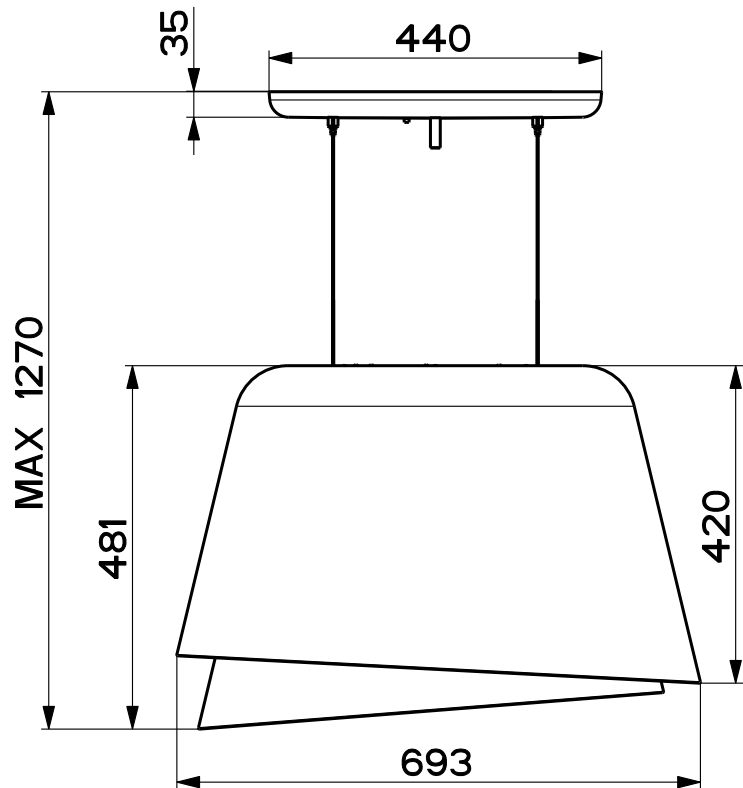

Created by Bellucci, Daniele	
Denomination DIMENSIONAL DRAWING BELLE PLUS	
Lang EN 	Sheet 1/2
Modif.by	
Approved by Bellucci, Daniele	
Approval date 10-May-2018	
Doc. status Released	
Drawing N. 345017_717	Rev 01

Created by Bellucci, Daniele	
Denomination	
DIMENSIONAL DRAWING BELLE PLUS	
Lang EN	Sheet 2/2
Modif.by	
Approved by Bellucci, Daniele	
Approval date 10-May-2018	
Doc. status Released	
Drawing N. 345017_717	Rev 01