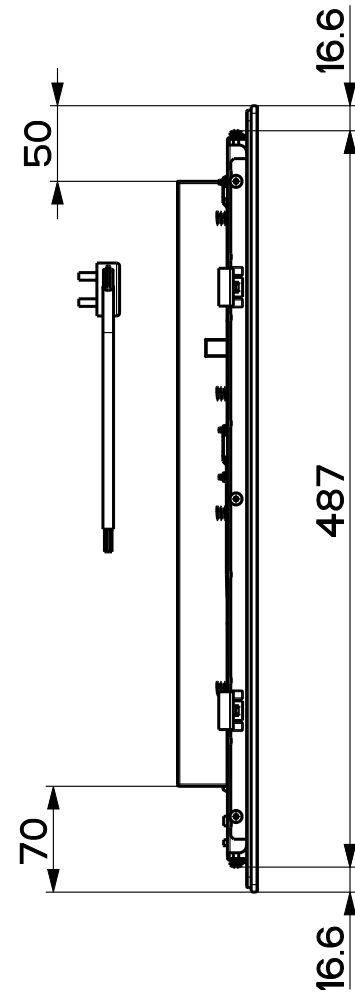

Denomination	
DIM. DRW IND B4 580x520	
Lang EN 	Sheet 1/2
Approval date 12-May-2025	
Doc. status Released	
Drawing N.	Rev
108001_713	02

Denomination	
DIM. DRW IND B4 580x520	
Lang EN	Sheet 2/2
Approval date 12-May-2025	
Doc. status Released	
Drawing N.	Rev
108001_713	02