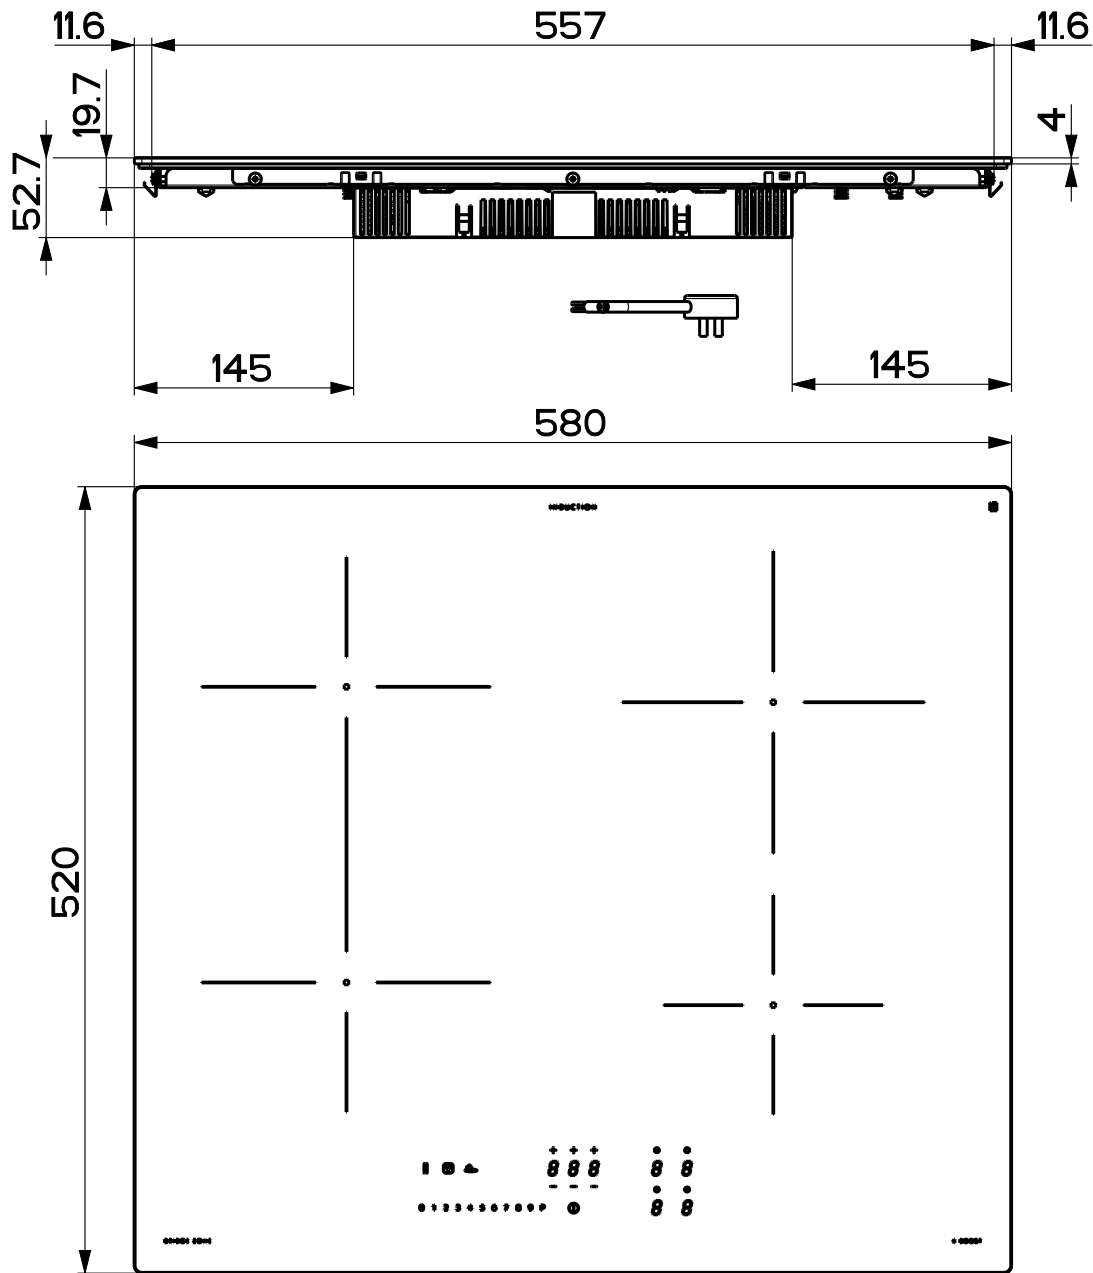

Denomination	
DIM. DRW IND B4 580x520	
Lang EN 	Sheet 1/2
Approval date 12-May-2025	
Doc. status Released	
Drawing N.	Rev
108001_713	02

Denomination	
DIM. DRW IND B4 580x520	
Lang EN	Sheet 2/2
Approval date 12-May-2025	
Doc. status Released	
Drawing N.	Rev
108001_713	02