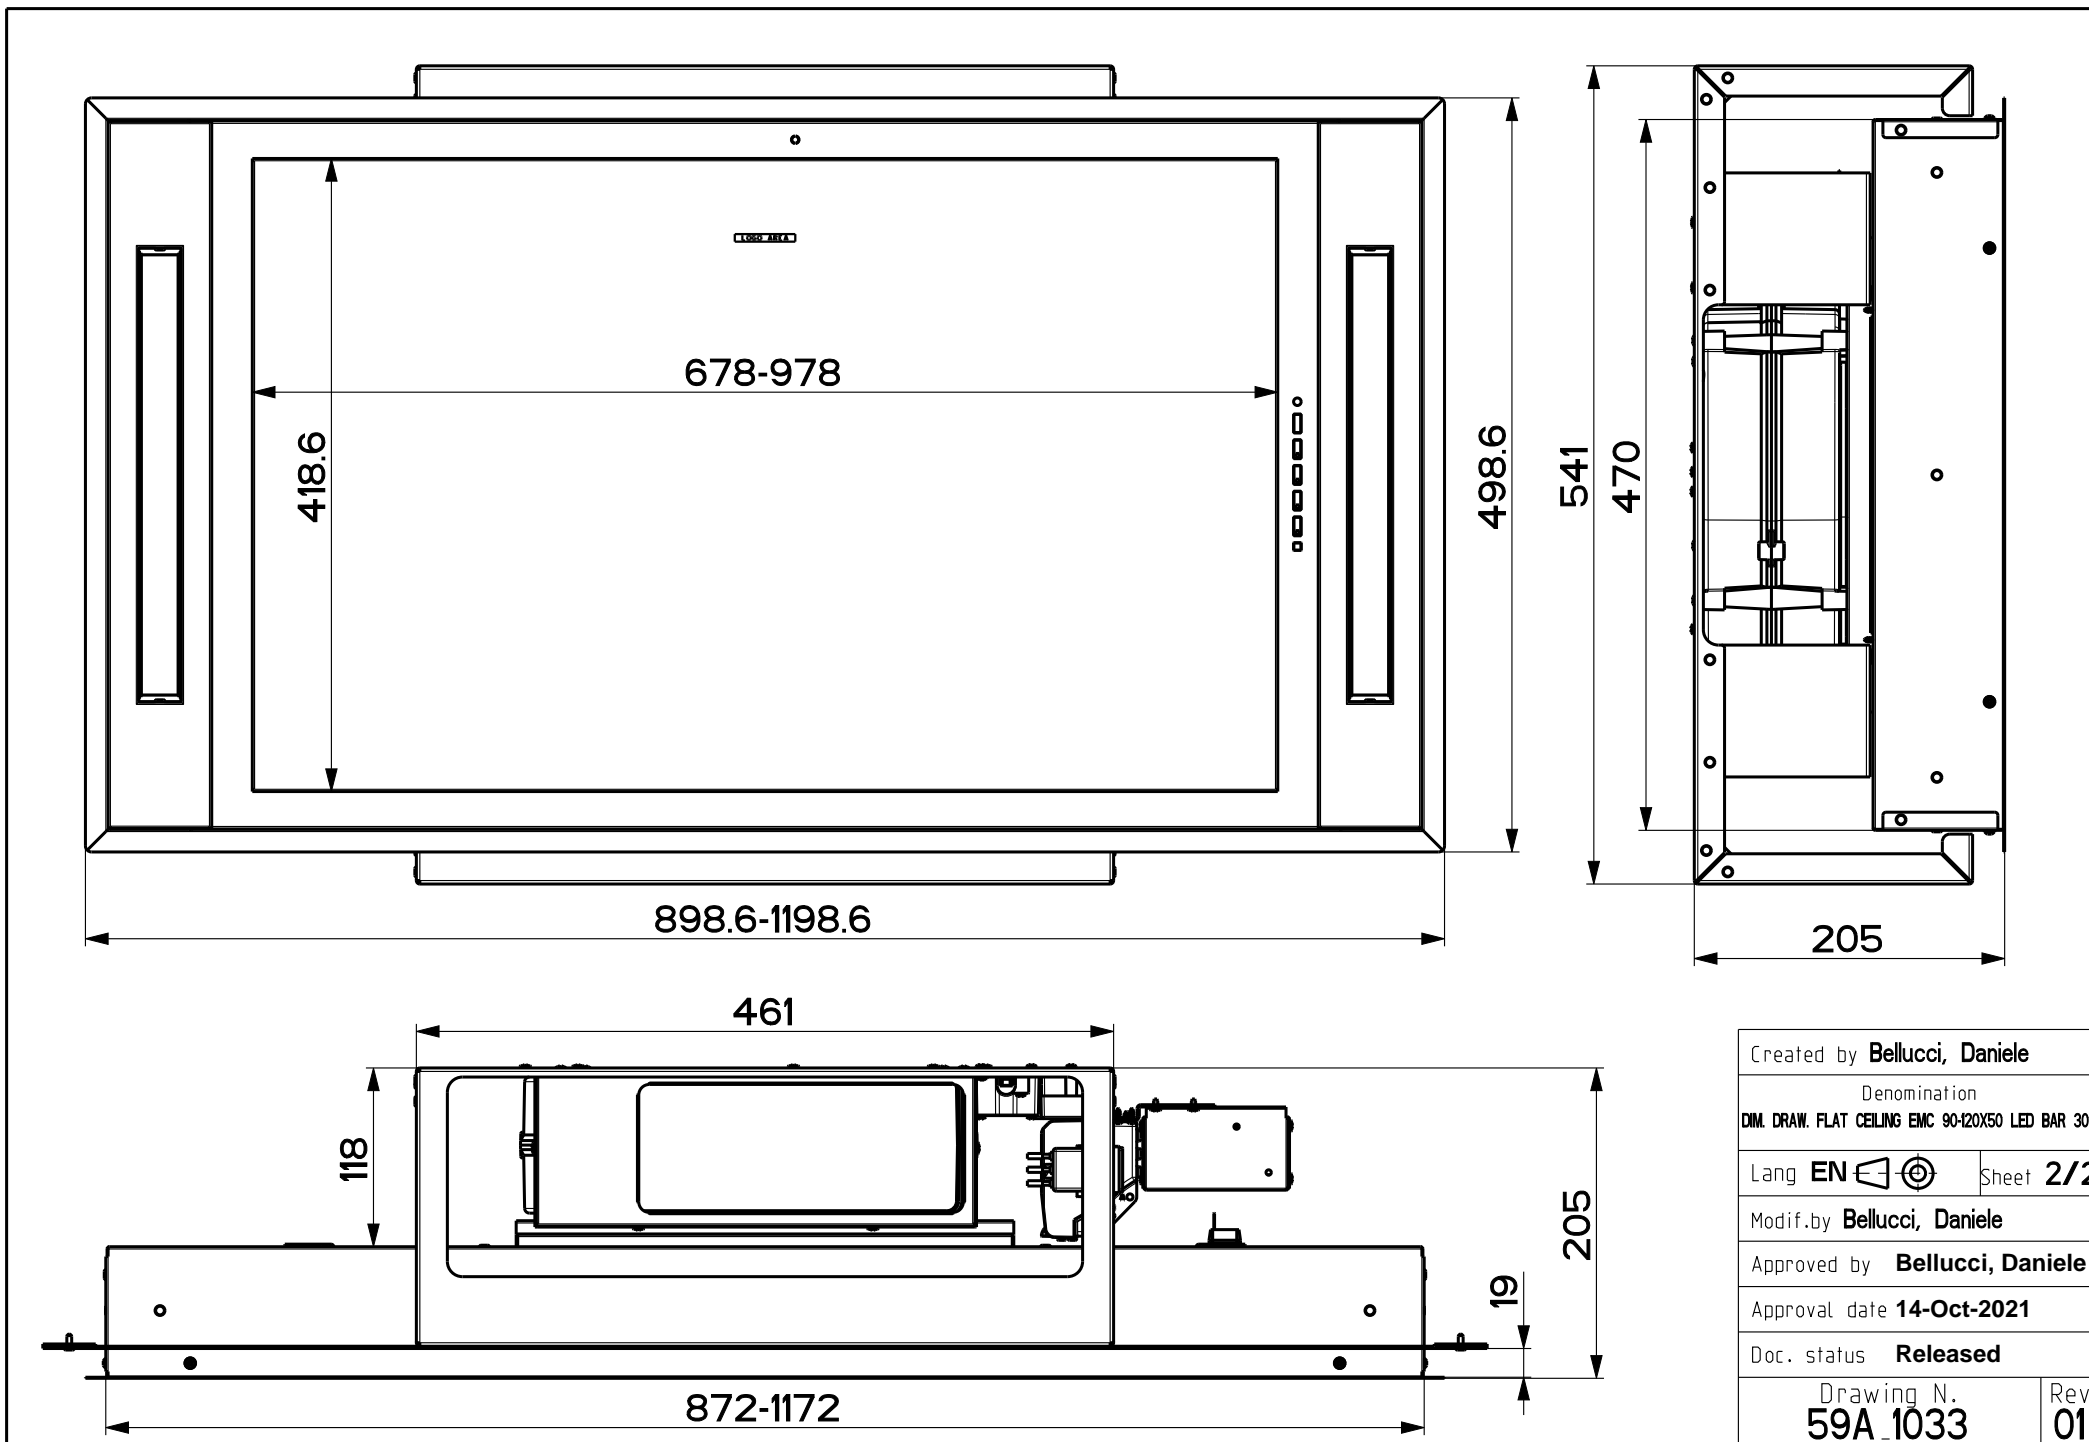

Created by <b>Bellucci, Daniele</b>	
Denomination DIM. DRAW. FLAT CEILING EMC 90-120X50 LED BAR 300	
Lang <b>EN</b> 	Sheet <b>1/2</b>
Modif.by <b>Bellucci, Daniele</b>	
Approved by <b>Bellucci, Daniele</b>	
Approval date <b>14-Oct-2021</b>	
Doc. status <b>Released</b>	
Drawing N. <b>59A_1033</b>	Rev <b>01</b>

Created by <b>Bellucci, Daniele</b>	
Denomination DIM. DRAW. FLAT CEILING EMC 90-120X50 LED BAR 300	
Lang <b>EN</b>	Sheet <b>2/2</b>
Modif. by <b>Bellucci, Daniele</b>	
Approved by <b>Bellucci, Daniele</b>	
Approval date <b>14-Oct-2021</b>	
Doc. status <b>Released</b>	
Drawing N. <b>59A_1033</b>	Rev <b>01</b>