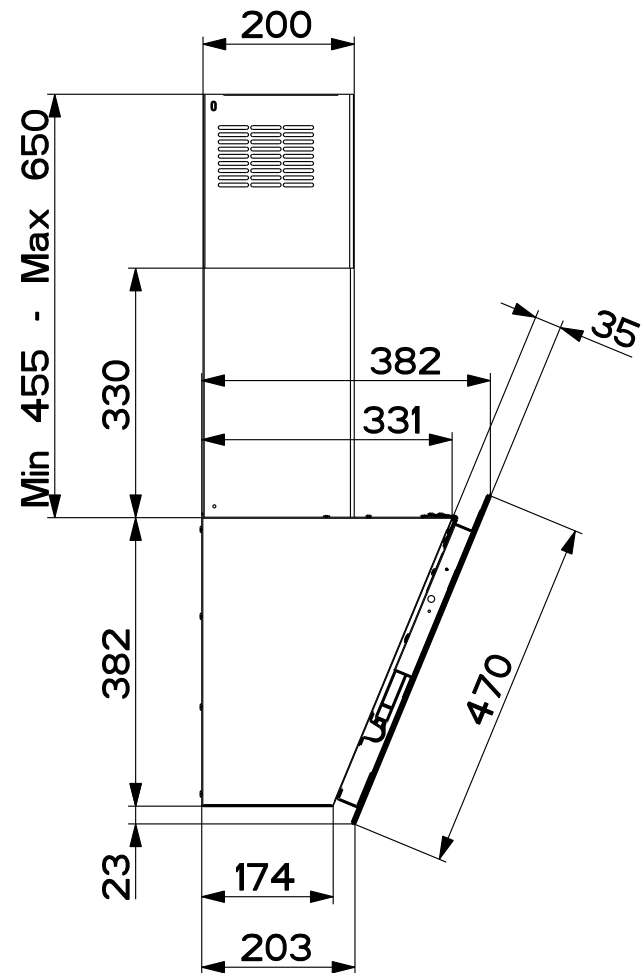

Created by KAD3	
Denomination DIM. WITH CHIMNEY GLAM-LIGHT	
Lang EN	Sheet 1/2
Modif. by KAD3	
Approved by Romani, Fabio	
Approval date 31-May-2016	
Doc. status Released	
Drawing N. 47A_923	Rev 01

Created by KAD3	
Denomination DIM. WITH CHIMNEY GLAM-LIGHT	
Lang EN 	Sheet 2/2
Modif. by KAD3	
Approved by Romani, Fabio	
Approval date 31-May-2016	
Doc. status Released	
Drawing N. 47A_923	Rev 01