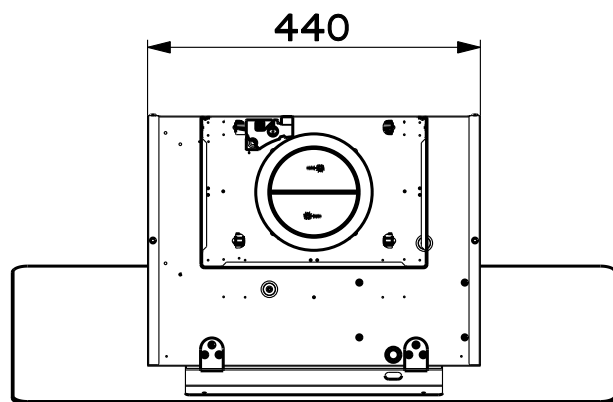

Created by KAD3	
Denomination DIM. WITH CHIMNEY GLAM-LIGHT	
Lang EN	Sheet 1/2
Modif. by KAD3	
Approved by Romani, Fabio	
Approval date 31-May-2016	
Doc. status Released	
Drawing N. 47A_923	Rev 01

Created by KAD3	
Denomination DIM. WITH CHIMNEY GLAM-LIGHT	
Lang EN 	Sheet 2/2
Modif. by KAD3	
Approved by Romani, Fabio	
Approval date 31-May-2016	
Doc. status Released	
Drawing N. 47A_923	Rev 01