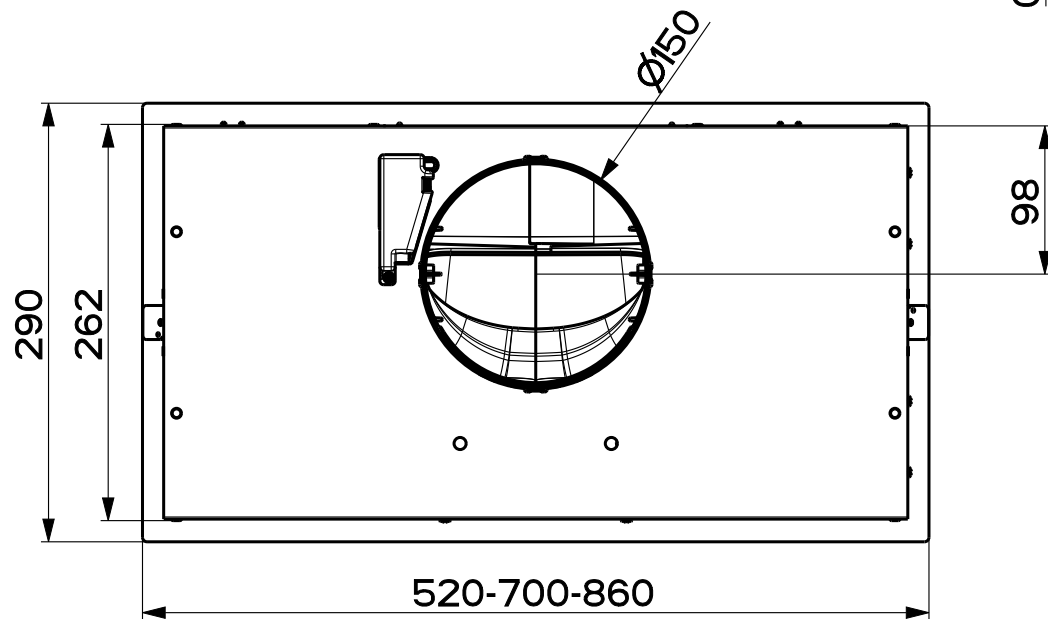

Created by **Palazzi, Walter**

Denomination
DIMENSIONAL DRAWING

Lang **EN**  Sheet **1/2**

Modif.by

Approved by **Palazzi, Walter**

Approval date **07-Dec-2021**

Doc. status **Released**

Drawing N.
305056_702 Rev
01

Created by **Palazzi, Walter**

Denomination
DIMENSIONAL DRAWING

Lang **EN**  Sheet **2/2**

Modif.by

Approved by **Palazzi, Walter**

Approval date **07-Dec-2021**

Doc. status **Released**

Drawing N.
305056_702