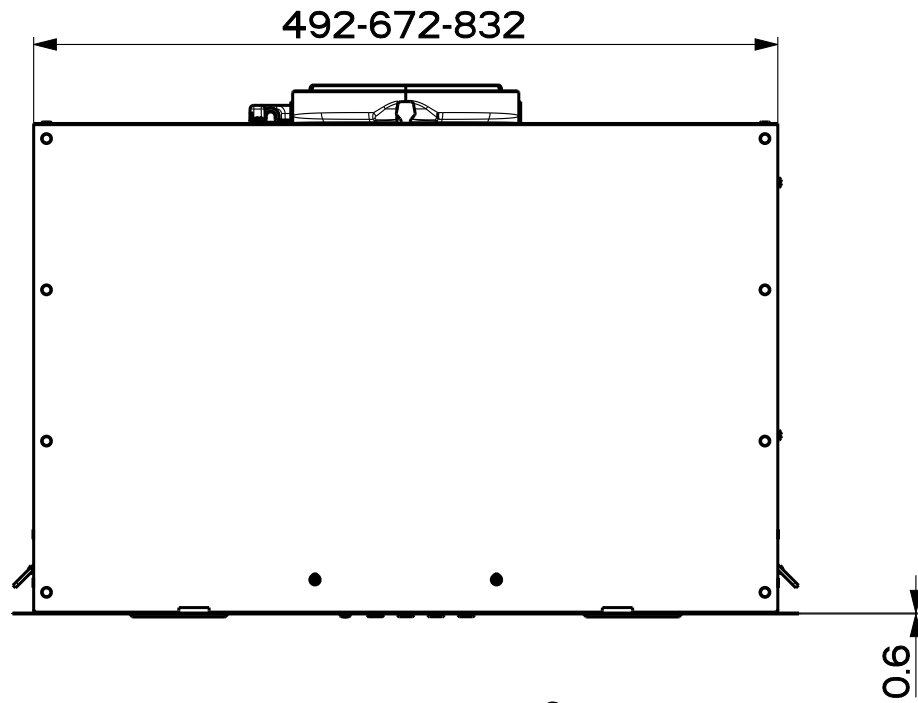

Created by **Palazzi, Walter**

Denomination
DIMENSIONAL DRAWING

Lang **EN**  Sheet **1/2**

Modif.by

Approved by **Palazzi, Walter**

Approval date **07-Dec-2021**

Doc. status **Released**

Drawing N.
305056_702 Rev
01

Created by **Palazzi, Walter**

Denomination
DIMENSIONAL DRAWING

Lang **EN**  Sheet **2/2**

Modif.by

Approved by **Palazzi, Walter**

Approval date **07-Dec-2021**

Doc. status **Released**

Drawing N.
305056_702